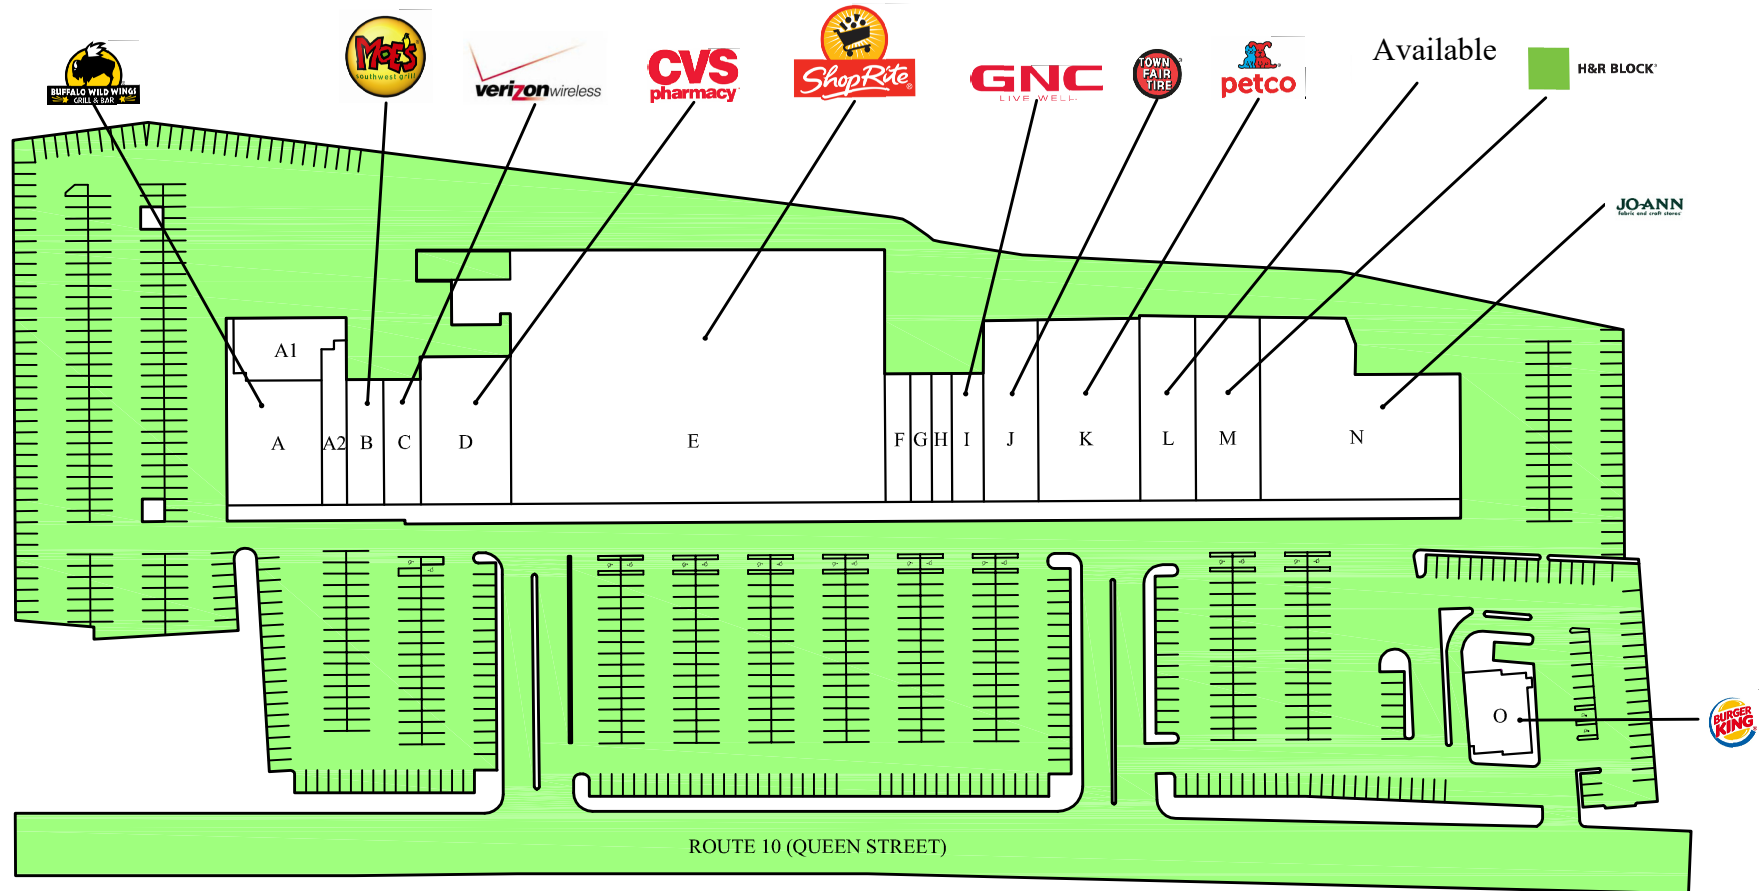

SHOP RITE PLAZA

QUEEN STREET (ROUTE 10)
SOUTHINGTON, CT

 **CORNERSTONE**
(860) 674-8007

(A) Buffalo Wild Wings	7,874 SF	(E) ShopRite	61,362 SF	(K) Petco	13,082 SF
(A1) AVAILABLE	3,788 SF	(F) Moon Nails	2,500 SF	(L) Available	8,350 SF
(A2) Smile Rite Dental	2,712 SF	(G) Cost Cutters Hair Salon	1,217 SF	(M) H & R Block	5,815 SF
(B) Moe's Southwest Grill	2,850 SF	(H) Luen Hop Chinese Restaurant	1,208 SF	(N) Jo-Ann Fabric	19,693 SF
(C) Verizon Wireless	3,000 SF	(I) GNC	1,950 SF	(O) Burger King	3,200 SF
(D) CVS / Pharmacy	8,496 SF	(J) Town Fair Tire	6,083 SF		